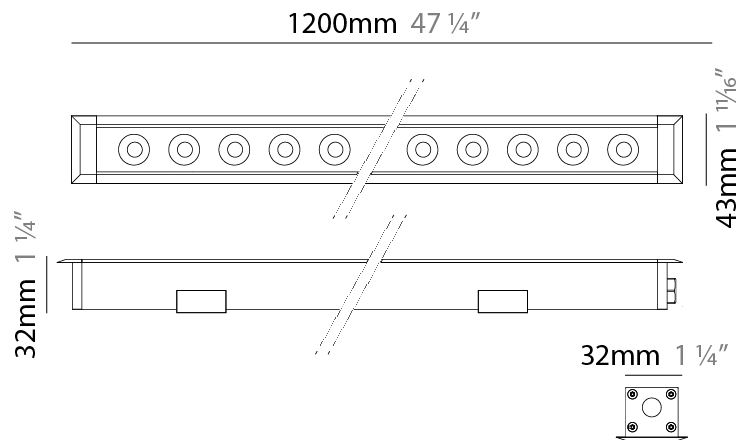

PROJECT
TYPE
SPECIFIER
QUANTITY
DATE

MINI CORNICHE RECESSED

E91639-

base number   Finish Options   Lens Options

1. To build a product code in our configurator select the specify button on the base model # product page
2. To build a manual product code on this datasheet choose from the options listed below in blue font and add the suffix to the base model #

GENERAL

Series: Mini Corniche
Brand: Platek
Division: Exterior
Mounting Type: Recessed
Mounting Location: In-Ground
Subcategory: Walk Over

PHYSICAL

Shape: Rectangle
Length (mm): 1220
Length (in): 48 1/2
Width (mm): 43
Width (in): 1 5/8
Height (mm): 32
Height (in): 1 1/2
Light Distribution: Uplight
Screws: A4 stainless steel
Diffuser: Clear tempered glass
Gasket: Gore-Tex valve to prevent condensation
Fixture Finish: [BLK / WHI / GRY / COR / ANT / BRZ](#)
Fixture Material: Extruded Aluminum

ELECTRICAL

Lamp Type: LED
Total Output Wattage (W): 46
Dimming: Bluetooth technology or DMX
Control Gear: DMX
Driver Included: No
Driver Location: Remote
Driver Type: Constant Current - Universal
Driver Class: Class 2
Input Voltage (V): 120 - 277
Constant Current (MA): 500

LED

Number of LEDs: 32
Color Temperature (°K): RGBW
CRI: >80 CRI
Lamp Life (hrs): 60000
Special LEDs offerings: RGBW

OPTICAL

Optic°: [26 / 47 / ELL](#)

RATINGS AND CERTIFICATIONS

Certified By: Certified for North American Standards
IP rating: IP67
IK Rating: IK07
Bug Rating: B1 U0 G0